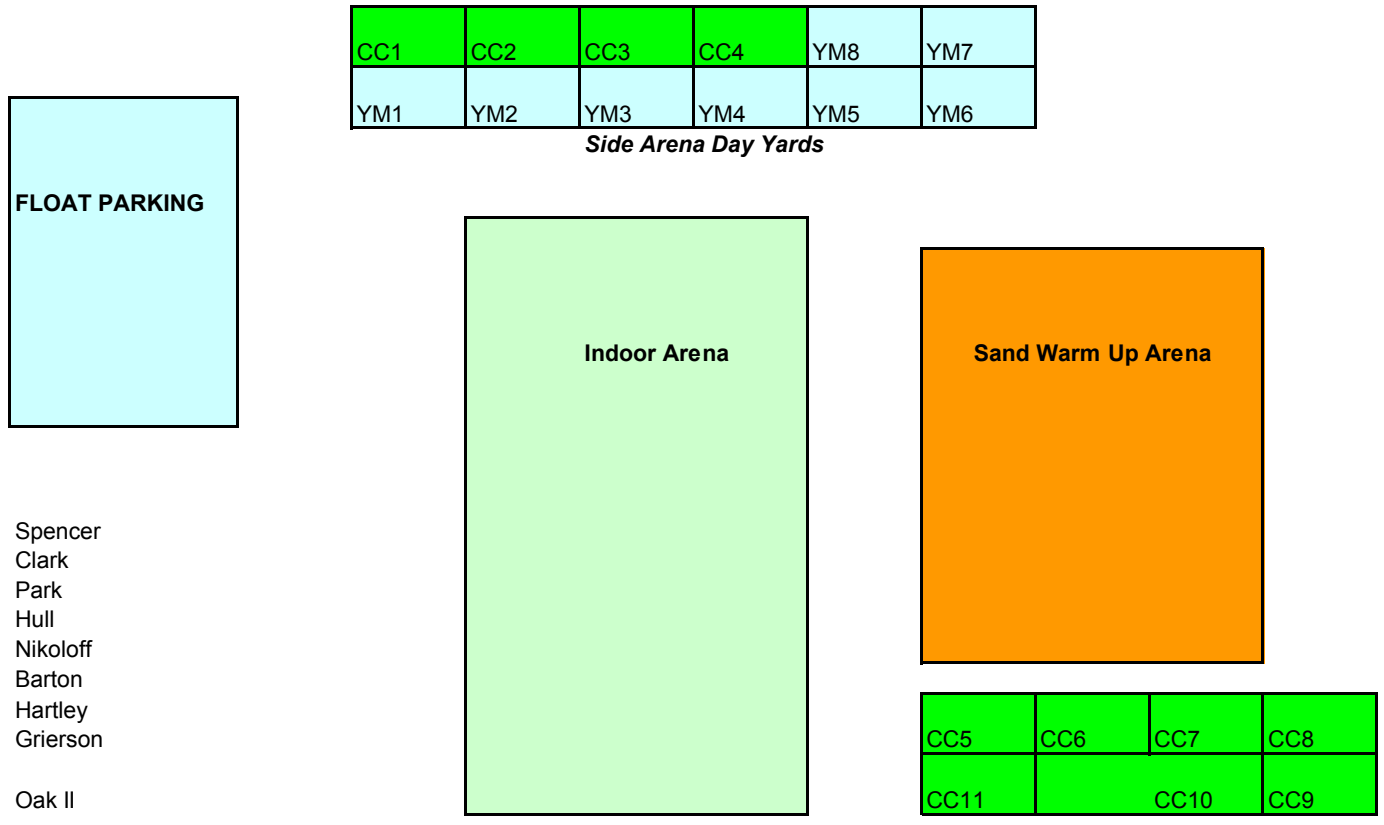

SVDA COMPETITION DAY 27th Sept 09
Yard Allocations

BROOKLEIGH ESTATE ENTRANCE

Yard	Name	
YM1	Debbie	Spencer
YM2	Rebecca	Clark
YM3	Ivy	Park
YM4	Kaitlin	Hull
YM5	Cybele	Nikoloff
YM6	Kate	Barton
YM7	Antonia	Hartley
YM8	Alison	Grierson

OFFICE / STABLE BLOCK